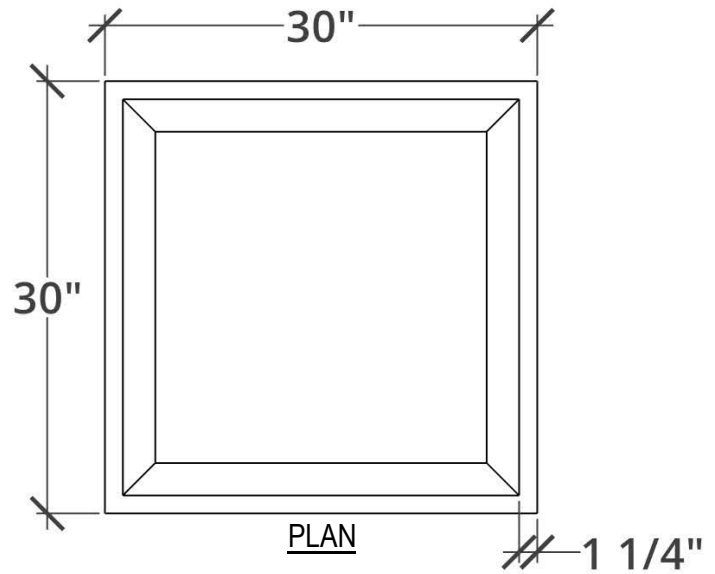

SELECT DESIRED SIZE:

- 6" X 6" X 6"H
- 9" X 9" X 9"H
- 12" X 12" X 12"H
- 18" X 18" X 18"H
- 24" X 24" X 24"H
- 30" X 30" X 30"H

SELECT DESIRED COLOR:

- WHITE
- GREY
- IRON
- STEEL
- MALIBU
- IDAHO
- MESA

SELECT DESIRED FINISH:

- SMOOTH
- TRAVERTINE
- ROUGHCAST

DRAIN HOLE:

- YES
- NO

WATERPROOFING TAR:

- YES
- NO

NOTE

1. Installation to be completed in accordance with manufacturer's specifications
2. Do not scale this drawing.
3. This drawing is intended for use by architects, engineers, contractors, consultants and design professionals for planning purposes only. This drawing may not be used for construction.
4. All information contained herein was current at the time of development but must be reviewed and approved by the product manufacturer to be considered accurate.