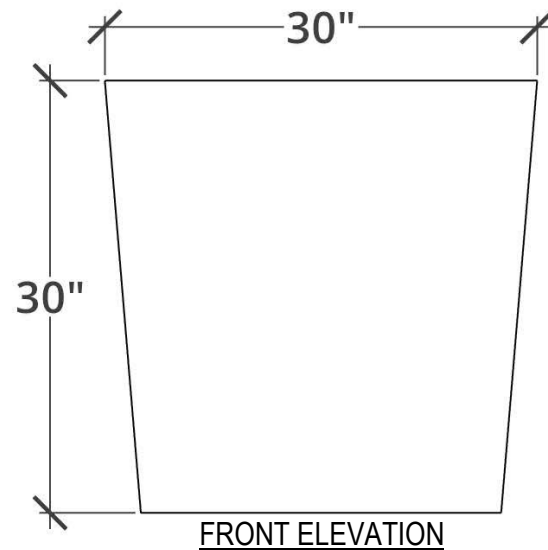

SELECT DESIRED SIZE:

- ☐ 6" X 6" X 6"H
- ☐ 9" X 9" X 9"H
- ☐ 12" X 12" X 12"H
- ☐ 18" X 18" X 18"H
- ☐ 24" X 24" X 24"H
- ☐ 30" X 30" X 30"H

SELECT DESIRED COLOR:

- ☐ WHITE
- ☐ GREY
- ☐ IRON
- ☐ STEEL
- ☐ MALIBU
- ☐ IDAHO
- ☐ MESA

SELECT DESIRED FINISH:

- ☐ SMOOTH
- ☐ TRAVERTINE
- ☐ ROUGHCAST

DRAIN HOLE:

- ☐ YES
- ☐ NO

WATERPROOFING TAR:

- ☐ YES
- ☐ NO

NOTE

1. Installation to be completed in accordance with manufacturer's specifications
2. Do not scale this drawing.
3. This drawing is intended for use by architects, engineers, contractors, consultants and design professionals for planning purposes only. This drawing may not be used for construction.
4. All information contained herein was current at the time of development but must be reviewed and approved by the product manufacturer to be considered accurate.

PLANTERS

MEX