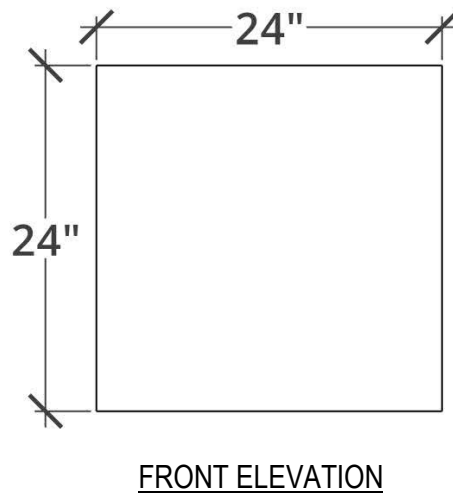

SELECT DESIRED SIZE:

- ☐ 6" X 6" X 6"H
- ☐ 9" X 9" X 9"H
- ☐ 12" X 12" X 12"H
- ☐ 18" X 18" X 18"H
- ☐ 24" X 24" X 24"H
- ☐ 30" X 30" X 30"H

SELECT DESIRED COLOR:

- ☐ WHITE
- ☐ GREY
- ☐ IRON
- ☐ STEEL
- ☐ MALIBU
- ☐ IDAHO
- ☐ MESA

SELECT DESIRED FINISH

- ☐ SMOOTH
- ☐ TRAVERTINE
- ☐ ROUGHCAST

DRAIN HOLE:

- ☐ YES
- ☐ NO

WATERPROOFING TAR:

- ☐ YES
- ☐ NO

NOTE

1. Installation to be completed in accordance with manufacturer's specifications
2. Do not scale this drawing.
3. This drawing is intended for use by architects, engineers, contractors, consultants and design professionals for planning purposes only. This drawing may not be used for construction.
4. All information contained herein was current at the time of development but must be reviewed and approved by the product manufacturer to be considered accurate.

PLANTERS

INDO