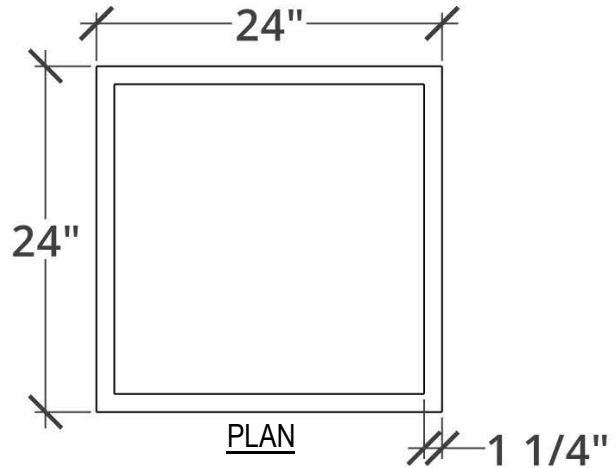

SELECT DESIRED SIZE:

- 6" X 6" X 6"H
- 9" X 9" X 9"H
- 12" X 12" X 12"H
- 18" X 18" X 18"H
- 24" X 24" X 24"H
- 30" X 30" X 30"H

SELECT DESIRED COLOR:

- WHITE
- GREY
- IRON
- STEEL
- MALIBU
- IDAHO
- MESA

SELECT DESIRED FINISH

- SMOOTH
- TRAVERTINE
- ROUGHCAST

DRAIN HOLE:

- YES
- NO

WATERPROOFING TAR:

- YES
- NO

NOTE

1. Installation to be completed in accordance with manufacturer's specifications
2. Do not scale this drawing.
3. This drawing is intended for use by architects, engineers, contractors, consultants and design professionals for planning purposes only. This drawing may not be used for construction.
4. All information contained herein was current at the time of development but must be reviewed and approved by the product manufacturer to be considered accurate.