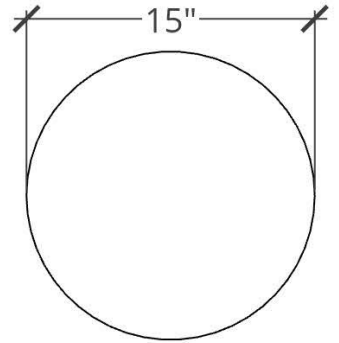

HCD

Hart Concrete Design
(866) 716-4278

Item: HOURGLASS STOOL

Date: 01/10/2023

PLAN VIEW

PERSPECTIVE

FRONT ELEVATION

Size:

- 15" DIAMETER X 18"H

Select Desired Color:

- WHITE
- GREY
- IRON
- STEEL
- MALIBU
- IDAHO
- MESA

DIMENSIONS
(A X B X C)

WEIGHT

15" DIAMETER

125 LBS