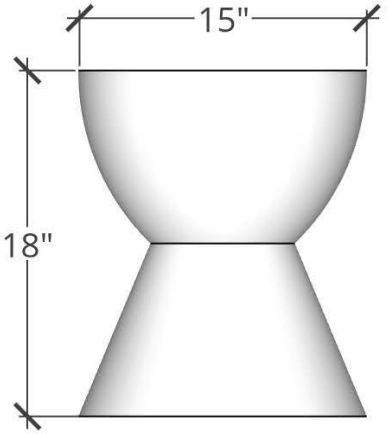

HCD

Hart Concrete Design
(866) 716-4278

Item: HOURGLASS STOOL

Date: 01/10/2023

PLAN VIEW

PERSPECTIVE

FRONT ELEVATION

Size:

- 15" DIAMETER X 18"H

Select Desired Color:

- WHITE
- GREY
- IRON
- STEEL
- MALIBU
- IDAHO
- MESA

DIMENSIONS
(A X B X C)

WEIGHT

15" DIAMETER

125 LBS