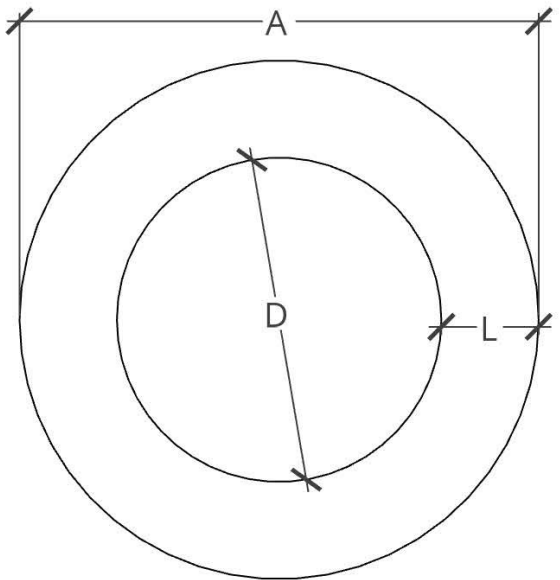

PLAN VIEW

PERSPECTIVE

FRONT ELEVATION

SIDE ELEVATION

DIMENSIONS (A X C)	LEDGE (L)	BURNER AREA (D X E)	TOP WEIGHT	BASE WEIGHT	BURNER	BTU RATING
36" DIA X 18"H	9"	18" DIA	125 LBS	175 LBS	6" ROUND BURNER	60K
42" DIA X 18"H	9"	24" DIA	150 LBS	175 LBS	12" ROUND BURNER	90K
48" DIA X 18"H	9"	30" DIA	200 LBS	225 LBS	18" ROUND BURNER	150K
54" DIA X 18"H	12"	30" DIA	225 LBS	275 LBS	18" ROUND BURNER	150K

HCD

Hart Concrete Design
(866) 716-4278

Item: CAPPED INFINITY
Gas Type: PROPANE
HARDLINE
Ignition: MATCH LIT
Date: 12/08/2022

- Size:**
- 60" DIA X 18"H
 - 66" DIA X 18"H
 - 72" DIA X 18"H
 - ORHER: _____

PLAN VIEW

PERSPECTIVE

FRONT ELEVATION

SIDE ELEVATION

DIMENSIONS (A X C)	LEDGE (L)	BURNER AREA (D X E)	TOP WEIGHT	BASE WEIGHT	BURNER	BTU RATING
60" DIA X 18"H	12"	36" DIA	300 LBS	325 LBS	24" ROUND BURNER	150K
66" DIA X 18"H	12"	42" DIA	350 LBS	375 LBS	30" ROUND BURNER	300K
72" DIA X 18"H	12"	48" DIA	400 LBS	450 LBS	36" ROUND BURNER	300K