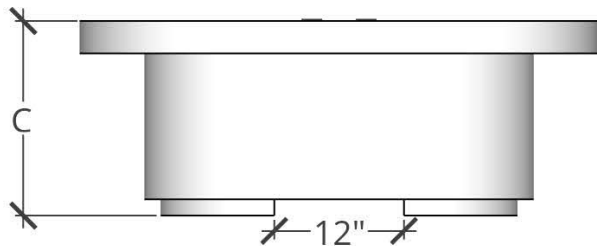

- 36" DIA X 18"H
- 42" DIA X 18"H
- 48" DIA X 18"H
- 54" DIA X 18"H

Select Desired Color:

- WHITE
- GREY
- IRON
- STEEL
- MALIBU
- IDAHO
- MESA

Accessories (incurs additional charge):

- WINDGUARD
- MIXED FIREBALLS
- UNIFORM FIREBALLS
- FIRE GLASS
- CANVAS COVER
- POLISHING SPRAY

PLAN VIEW

PERSPECTIVE

FRONT ELEVATION

SIDE ELEVATION

DIMENSIONS (A X C)	LEDGE (L)	BURNER AREA (D X E)	TOP WEIGHT	BASE WEIGHT	BURNER	BTU RATING
36" DIA X 18"H	9"	18" DIA	125 LBS	175 LBS	6" ROUND BURNER	60K
42" DIA X 18"H	9"	24" DIA	150 LBS	175 LBS	12" ROUND BURNER	90K
48" DIA X 18"H	9"	30" DIA	200 LBS	225 LBS	18" ROUND BURNER	150K
54" DIA X 18"H	12"	30" DIA	225 LBS	275 LBS	18" ROUND BURNER	150K

PLAN VIEW

PERSPECTIVE

FRONT ELEVATION

SIDE ELEVATION

DIMENSIONS (A X C)	LEDGE (L)	BURNER AREA (D X E)	TOP WEIGHT	BASE WEIGHT	BURNER	BTU RATING
60" DIA X 18"H	12"	36" DIA	300 LBS	325 LBS	24" ROUND BURNER	150K
66" DIA X 18"H	12"	42" DIA	350 LBS	375 LBS	30" ROUND BURNER	300K
72" DIA X 18"H	12"	48" DIA	400 LBS	450 LBS	36" ROUND BURNER	300K