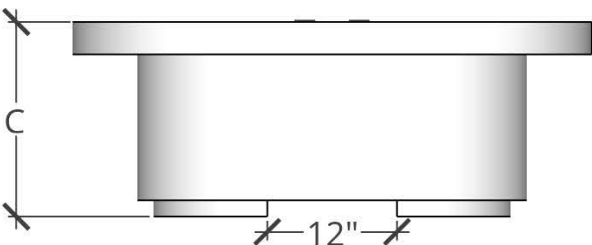

PLAN VIEW

PERSPECTIVE

FRONT ELEVATION

SIDE ELEVATION

DIMENSIONS (A X C)	LEDGE (L)	BURNER AREA (D X E)	TOP WEIGHT	BASE WEIGHT	BURNER	BTU RATING
60" DIA X 18"H	12"	36" DIA	300 LBS	325 LBS	24" ROUND BURNER	150K
66" DIA X 18"H	12"	42" DIA	350 LBS	375 LBS	30" ROUND BURNER	300K
72" DIA X 18"H	12"	48" DIA	400 LBS	450 LBS	36" ROUND BURNER	300K