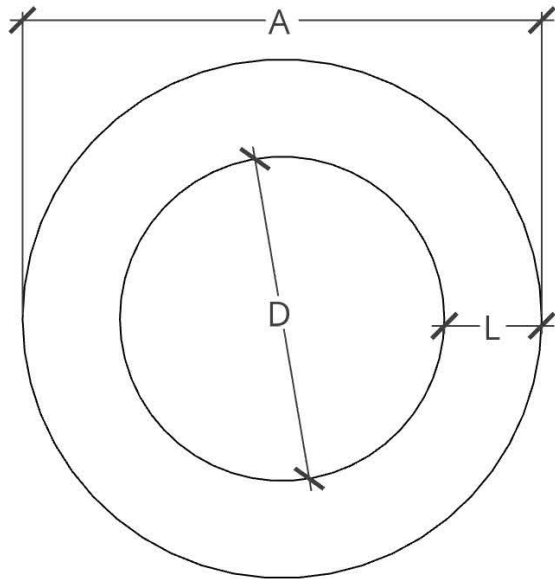

- 36" DIA X 18"H
- 42" DIA X 18"H
- 48" DIA X 18"H
- 54" DIA X 18"H

Select Desired Color:

- WHITE
- GREY
- IRON
- STEEL
- MALIBU
- IDAHO
- MESA

Accessories (incurs additional charge):

- WINDGUARD
- MIXED FIREBALLS
- UNIFORM FIREBALLS
- FIRE GLASS
- CANVAS COVER
- POLISHING SPRAY

PLAN VIEW

PERSPECTIVE

FRONT ELEVATION

SIDE ELEVATION

DIMENSIONS (A X C)	LEDGE (L)	BURNER AREA (D X E)	TOP WEIGHT	BASE WEIGHT	BURNER	BTU RATING
36" DIA X 18"H	9"	18" DIA	125 LBS	175 LBS	6" ROUND BURNER	60K
42" DIA X 18"H	9"	24" DIA	150 LBS	175 LBS	12" ROUND BURNER	90K
48" DIA X 18"H	9"	30" DIA	200 LBS	225 LBS	18" ROUND BURNER	150K
54" DIA X 18"H	12"	30" DIA	225 LBS	275 LBS	18" ROUND BURNER	150K

PLAN VIEW

PERSPECTIVE

FRONT ELEVATION

SIDE ELEVATION

DIMENSIONS (A X C)	LEDGE (L)	BURNER AREA (D X E)	TOP WEIGHT	BASE WEIGHT	BURNER	BTU RATING
60" DIA X 18"H	12"	36" DIA	300 LBS	325 LBS	24" ROUND BURNER	150K
66" DIA X 18"H	12"	42" DIA	350 LBS	375 LBS	30" ROUND BURNER	300K
72" DIA X 18"H	12"	48" DIA	400 LBS	450 LBS	36" ROUND BURNER	300K