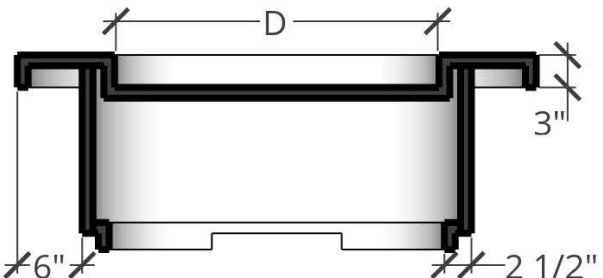

PLAN VIEW

PERSPECTIVE

FRONT ELEVATION

SIDE ELEVATION

DIMENSIONS (A X C)	LEDGE (L)	BURNER AREA (D X E)	TOP WEIGHT	BASE WEIGHT	BURNER	BTU RATING
60" DIA X 18"H	12"	36" DIA	300 LBS	325 LBS	24" ROUND BURNER	150K
66" DIA X 18"H	12"	42" DIA	350 LBS	375 LBS	30" ROUND BURNER	300K
72" DIA X 18"H	12"	48" DIA	400 LBS	450 LBS	36" ROUND BURNER	300K