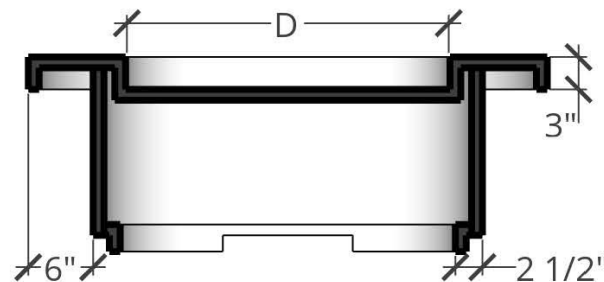

- 36" DIA X 18"H
- 42" DIA X 18"H
- 48" DIA X 18"H
- 54" DIA X 18"H

Select Desired Color:

- WHITE
- GREY
- IRON
- STEEL
- MALIBU
- IDAHO
- MESA

Accessories (incurs additional charge):

- WINDGUARD
- MIXED FIREBALLS
- UNIFORM FIREBALLS
- FIRE GLASS
- CANVAS COVER
- POLISHING SPRAY

PLAN VIEW

PERSPECTIVE

FRONT ELEVATION

SIDE ELEVATION

DIMENSIONS (A X C)	LEDGE (L)	BURNER AREA (D X E)	TOP WEIGHT	BASE WEIGHT	BURNER	BTU RATING
36" DIA X 18"H	9"	18" DIA	125 LBS	175 LBS	6" ROUND BURNER	60K
42" DIA X 18"H	9"	24" DIA	150 LBS	175 LBS	12" ROUND BURNER	90K
48" DIA X 18"H	9"	30" DIA	200 LBS	225 LBS	18" ROUND BURNER	150K
54" DIA X 18"H	12"	30" DIA	225 LBS	275 LBS	18" ROUND BURNER	150K

PLAN VIEW

PERSPECTIVE

FRONT ELEVATION

SIDE ELEVATION

DIMENSIONS (A X C)	LEDGE (L)	BURNER AREA (D X E)	TOP WEIGHT	BASE WEIGHT	BURNER	BTU RATING
60" DIA X 18"H	12"	36" DIA	300 LBS	325 LBS	24" ROUND BURNER	150K
66" DIA X 18"H	12"	42" DIA	350 LBS	375 LBS	30" ROUND BURNER	300K
72" DIA X 18"H	12"	48" DIA	400 LBS	450 LBS	36" ROUND BURNER	300K