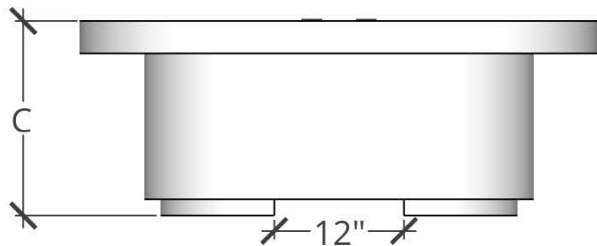

- 36" DIA X 18"H
- 42" DIA X 18"H
- 48" DIA X 18"H
- 54" DIA X 18"H

Select Desired Color:

- WHITE
- GREY
- IRON
- STEEL
- MALIBU
- IDAHO
- MESA

Accessories (incurs additional charge):

- WINDGUARD
- MIXED FIREBALLS
- UNIFORM FIREBALLS
- FIRE GLASS
- CANVAS COVER
- POLISHING SPRAY

PLAN VIEW

PERSPECTIVE

FRONT ELEVATION

SIDE ELEVATION

DIMENSIONS (A X C)	LEDGE (L)	BURNER AREA (D X E)	TOP WEIGHT	BASE WEIGHT	BURNER	BTU RATING
36" DIA X 18"H	9"	18" DIA	125 LBS	175 LBS	6" ROUND BURNER	60K
42" DIA X 18"H	9"	24" DIA	150 LBS	175 LBS	12" ROUND BURNER	90K
48" DIA X 18"H	9"	30" DIA	200 LBS	225 LBS	18" ROUND BURNER	150K
54" DIA X 18"H	12"	30" DIA	225 LBS	275 LBS	18" ROUND BURNER	150K

HCD

Hart Concrete Design
(866) 716-4278

Item: CAPPED INFINITY
Gas Type: NATURAL GAS
Ignition: MATCH LIT
Date: 12/08/2022

- Size:**
- 60" DIA X 18"H
 - 66" DIA X 18"H
 - 72" DIA X 18"H
 - ORHER: _____

- Select Desired Color:**
- WHITE
 - GREY
 - IRON
 - STEEL
 - MALIBU
 - IDAHO
 - MESA