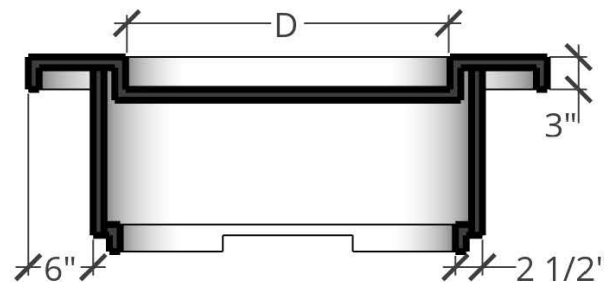

- 36" DIA X 18"H
- 42" DIA X 18"H
- 48" DIA X 18"H
- 54" DIA X 18"H

Select Desired Color:

- WHITE
- GREY
- IRON
- STEEL
- MALIBU
- IDAHO
- MESA

Accessories (incurs additional charge):

- WINDGUARD
- MIXED FIREBALLS
- UNIFORM FIREBALLS
- FIRE GLASS
- CANVAS COVER
- POLISHING SPRAY

PLAN VIEW

PERSPECTIVE

FRONT ELEVATION

SIDE ELEVATION

DIMENSIONS (A X C)	LEDGE (L)	BURNER AREA (D X E)	TOP WEIGHT	BASE WEIGHT	BURNER	BTU RATING
36" DIA X 18"H	9"	18" DIA	125 LBS	175 LBS	6" ROUND BURNER	60K
42" DIA X 18"H	9"	24" DIA	150 LBS	175 LBS	12" ROUND BURNER	90K
48" DIA X 18"H	9"	30" DIA	200 LBS	225 LBS	18" ROUND BURNER	150K
54" DIA X 18"H	12"	30" DIA	225 LBS	275 LBS	18" ROUND BURNER	150K

HCD

Hart Concrete Design
(866) 716-4278

Item: CAPPED INFINITY
Gas Type: NATURAL GAS
Ignition: MATCH LIT
Date: 12/08/2022

- Size:**
- 60" DIA X 18"H
 - 66" DIA X 18"H
 - 72" DIA X 18"H
 - ORHER: _____

- Select Desired Color:**
- WHITE
 - GREY
 - IRON
 - STEEL
 - MALIBU
 - IDAHO
 - MESA