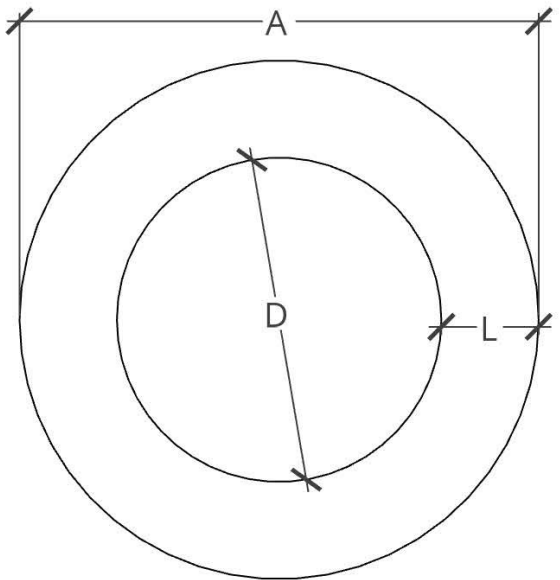

PLAN VIEW

PERSPECTIVE

FRONT ELEVATION

SIDE ELEVATION

DIMENSIONS (A X C)	LEDGE (L)	BURNER AREA (D X E)	TOP WEIGHT	BASE WEIGHT	BURNER	BTU RATING
36" DIA X 18"H	9"	18" DIA	125 LBS	175 LBS	6" ROUND BURNER	60K
42" DIA X 18"H	9"	24" DIA	150 LBS	175 LBS	12" ROUND BURNER	90K
48" DIA X 18"H	9"	30" DIA	200 LBS	225 LBS	18" ROUND BURNER	150K
54" DIA X 18"H	12"	30" DIA	225 LBS	275 LBS	18" ROUND BURNER	150K

HCD

Hart Concrete Design
(866) 716-4278

Item: CAPPED INFINITY
Gas Type: NATURAL GAS
Ignition: MATCH LIT
Date: 12/08/2022

- Size:**
- 60" DIA X 18"H
 - 66" DIA X 18"H
 - 72" DIA X 18"H
 - ORHER: _____

- Select Desired Color:**
- WHITE
 - GREY
 - IRON
 - STEEL
 - MALIBU
 - IDAHO
 - MESA

- Accessories (incurs additional charge):**
- WINDGUARD
 - MIXED FIREBALLS
 - UNIFORM FIREBALLS
 - FIRE GLASS
 - CANVAS COVER
 - POLISHING SPRAY

PLAN VIEW

PERSPECTIVE

FRONT ELEVATION

SIDE ELEVATION

DIMENSIONS (A X C)	LEDGE (L)	BURNER AREA (D X E)	TOP WEIGHT	BASE WEIGHT	BURNER	BTU RATING
60" DIA X 18"H	12"	36" DIA	300 LBS	325 LBS	24" ROUND BURNER	150K
66" DIA X 18"H	12"	42" DIA	350 LBS	375 LBS	30" ROUND BURNER	300K
72" DIA X 18"H	12"	48" DIA	400 LBS	450 LBS	36" ROUND BURNER	300K