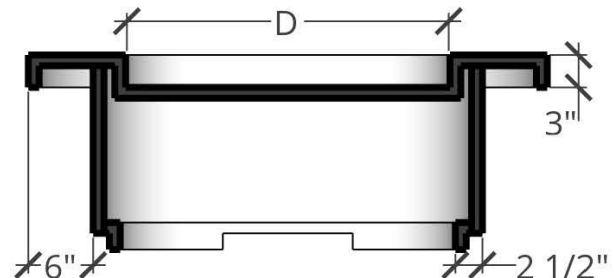

PLAN VIEW

PERSPECTIVE

FRONT ELEVATION

SIDE ELEVATION

DIMENSIONS (A X C)	LEDGE (L)	BURNER AREA (D X E)	TOP WEIGHT	BASE WEIGHT	BURNER	BTU RATING
36" DIA X 18"H	9"	18" DIA	125 LBS	175 LBS	6" ROUND BURNER	60K
42" DIA X 18"H	9"	24" DIA	150 LBS	175 LBS	12" ROUND BURNER	90K
48" DIA X 18"H	9"	30" DIA	200 LBS	225 LBS	18" ROUND BURNER	150K
54" DIA X 18"H	12"	30" DIA	225 LBS	275 LBS	18" ROUND BURNER	150K

- Accessories (incurs additional charge):**
- WINDGUARD
 - MIXED FIREBALLS
 - UNIFORM FIREBALLS
 - FIRE GLASS
 - CANVAS COVER
 - POLISHING SPRAY

PLAN VIEW

PERSPECTIVE

FRONT ELEVATION

SIDE ELEVATION

DIMENSIONS (A X C)	LEDGE (L)	BURNER AREA (D X E)	TOP WEIGHT	BASE WEIGHT	BURNER	BTU RATING
60" DIA X 18"H	12"	36" DIA	300 LBS	325 LBS	24" ROUND BURNER	150K
66" DIA X 18"H	12"	42" DIA	350 LBS	375 LBS	30" ROUND BURNER	300K
72" DIA X 18"H	12"	48" DIA	400 LBS	450 LBS	36" ROUND BURNER	300K