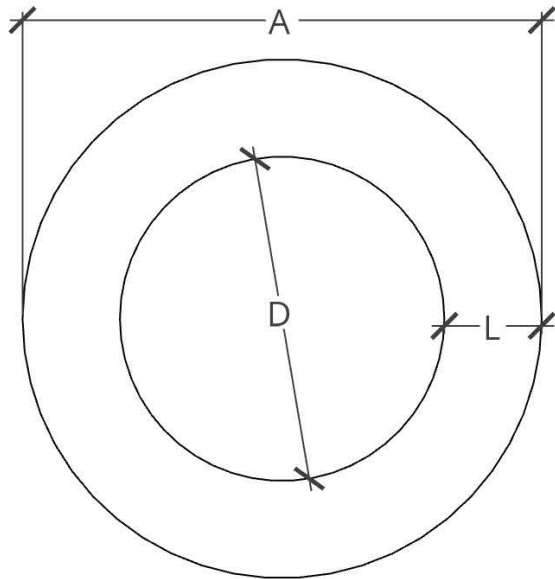

- 36" DIA X 18"H
- 42" DIA X 18"H
- 48" DIA X 18"H
- 54" DIA X 18"H

Select Desired Color:

- WHITE
- GREY
- IRON
- STEEL
- MALIBU
- IDAHO
- MESA

Accessories (incurs additional charge):

- WINDGUARD
- MIXED FIREBALLS
- UNIFORM FIREBALLS
- FIRE GLASS
- CANVAS COVER
- POLISHING SPRAY

PLAN VIEW

PERSPECTIVE

FRONT ELEVATION

SIDE ELEVATION

DIMENSIONS (A X C)	LEDGE (L)	BURNER AREA (D X E)	TOP WEIGHT	BASE WEIGHT	BURNER	BTU RATING
36" DIA X 18"H	9"	18" DIA	125 LBS	175 LBS	6" ROUND BURNER	60K
42" DIA X 18"H	9"	24" DIA	150 LBS	175 LBS	12" ROUND BURNER	90K
48" DIA X 18"H	9"	30" DIA	200 LBS	225 LBS	18" ROUND BURNER	150K
54" DIA X 18"H	12"	30" DIA	225 LBS	275 LBS	18" ROUND BURNER	150K