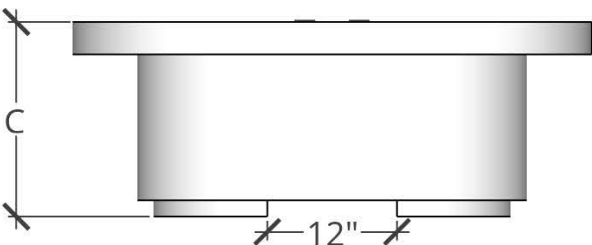

PLAN VIEW

PERSPECTIVE

FRONT ELEVATION

SIDE ELEVATION

DIMENSIONS (A X C)	LEDGE (L)	BURNER AREA (D X E)	TOP WEIGHT	BASE WEIGHT	BURNER	BTU RATING
36" DIA X 18"H	9"	18" DIA	125 LBS	175 LBS	6" ROUND BURNER	60K
42" DIA X 18"H	9"	24" DIA	150 LBS	175 LBS	12" ROUND BURNER	90K
48" DIA X 18"H	9"	30" DIA	200 LBS	225 LBS	18" ROUND BURNER	150K
54" DIA X 18"H	12"	30" DIA	225 LBS	275 LBS	18" ROUND BURNER	150K

HCD

Hart Concrete Design
(866) 716-4278

Item: CAPPED INFINITY
Gas Type: NATURAL GAS
Ignition: MATCH LIT
Date: 12/08/2022

- Size:**
- 60" DIA X 18"H
 - 66" DIA X 18"H
 - 72" DIA X 18"H
 - ORHER: _____

- Select Desired Color:**
- WHITE
 - GREY
 - IRON
 - STEEL
 - MALIBU
 - IDAHO
 - MESA

- Accessories (incurs additional charge):**
- WINDGUARD
 - MIXED FIREBALLS
 - UNIFORM FIREBALLS
 - FIRE GLASS
 - CANVAS COVER
 - POLISHING SPRAY

PLAN VIEW

PERSPECTIVE

FRONT ELEVATION

SIDE ELEVATION

DIMENSIONS (A X C)	LEDGE (L)	BURNER AREA (D X E)	TOP WEIGHT	BASE WEIGHT	BURNER	BTU RATING
60" DIA X 18"H	12"	36" DIA	300 LBS	325 LBS	24" ROUND BURNER	150K
66" DIA X 18"H	12"	42" DIA	350 LBS	375 LBS	30" ROUND BURNER	300K
72" DIA X 18"H	12"	48" DIA	400 LBS	450 LBS	36" ROUND BURNER	300K