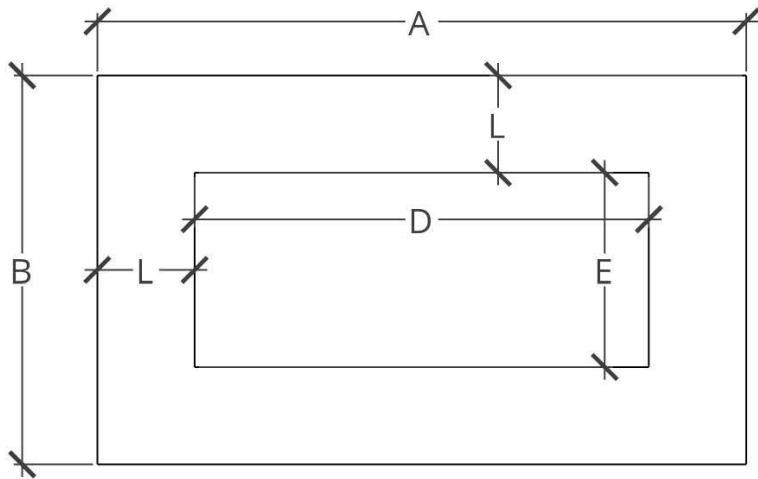

HCD

Hart Concrete Design
(866) 716-4278

Item: BOARDFORM PLAZA
Gas Type: NATURAL GAS
Ignition: MATCH LIT
Date: 12/08/2022

Size:

- ☐ 48" X 30" X 18"H
- ☐ 60" X 36" X 18"H
- ☐ 72" X 42" X 18"H
- ☐ 84" X 42" X 18"H

Select Desired Color:

- ☐ WHITE
- ☐ GREY
- ☐ IRON
- ☐ STEEL
- ☐ MALIBU
- ☐ IDAHO
- ☐ MESA

Accessories (incurs additional charge):

- ☐ WINDGUARD
- ☐ FIRE GLASS
- ☐ CANVAS COVER
- ☐ POLISHING SPRAY

PLAN VIEW