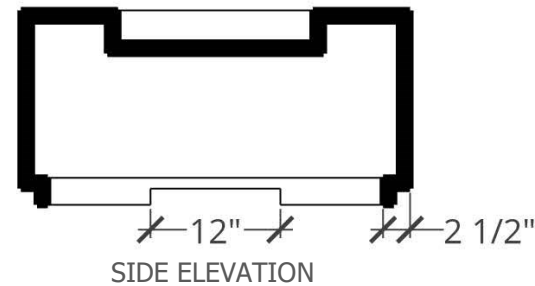

SIDE ELEVATION

DIMENSIONS (A X B X C)	LEDGE (L)	BURNER AREA (D X E)	WEIGHT	BURNER	BTU RATING
48" X 30" X 18"H	9"	30" X 12"	300 LBS	18" T-BURNER	36K
60" X 36" X 18"H	9"	42" X 18"	425 LBS	30" TORPEDO H-BURNER	175K
72" X 42" X 18"H	12"	48" X 18"	525 LBS	36" TORPEDO H-BURNER	200K
84" X 42" X 18"H	10"	64" X 22"	600 LBS	48" TORPEDO H-BURNER	250K