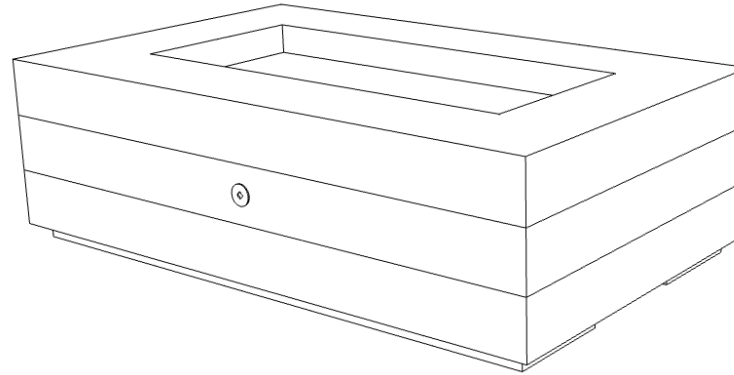

**Select Desired Color:**

- WHITE
- GREY
- IRON
- STEEL
- MALIBU
- IDAHO
- MESA

**Accessories (incurs additional charge):**

- WINDGUARD
- FIRE GLASS
- CANVAS COVER
- POLISHING SPRAY

PLAN VIEW

PERSPECTIVE

FRONT ELEVATION

SIDE ELEVATION

DIMENSIONS (A X B X C)	LEDGE (L)	BURNER AREA (D X E)	WEIGHT	BURNER	BTU RATING
48" X 30" X 18"H	9"	30" X 12"	300 LBS	18" T-BURNER	36K
60" X 36" X 18"H	9"	42" X 18"	425 LBS	30" TORPEDO H-BURNER	175K
72" X 42" X 18"H	12"	48" X 18"	525 LBS	36" TORPEDO H-BURNER	200K
84" X 42" X 18"H	10"	64" X 22"	600 LBS	48" TORPEDO H-BURNER	250K