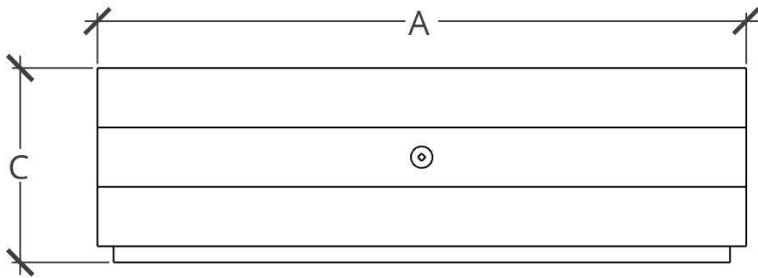

**Select Desired Color:**

- WHITE
- GREY
- IRON
- STEEL
- MALIBU
- IDAHO
- MESA

**Accessories (incurs additional charge):**

- WINDGUARD
- FIRE GLASS
- CANVAS COVER
- POLISHING SPRAY

PLAN VIEW

PERSPECTIVE

FRONT ELEVATION

SIDE ELEVATION

DIMENSIONS (A X B X C)	LEDGE (L)	BURNER AREA (D X E)	WEIGHT	BURNER	BTU RATING
48" X 30" X 18"H	9"	30" X 12"	300 LBS	18" T-BURNER	36K
60" X 36" X 18"H	9"	42" X 18"	425 LBS	30" TORPEDO H-BURNER	175K
72" X 42" X 18"H	12"	48" X 18"	525 LBS	36" TORPEDO H-BURNER	200K
84" X 42" X 18"H	10"	64" X 22"	600 LBS	48" TORPEDO H-BURNER	250K