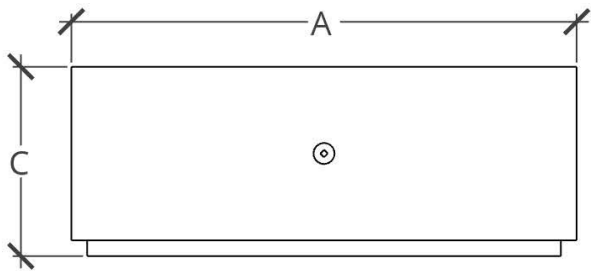

- 36" X 36" X 18"H
- 42" X 42" X 18"H
- 48" X 48" X 18"H
- 54" X 54" X 18"H

Select Desired Color:

- WHITE
- GREY
- IRON
- STEEL
- MALIBU
- IDAHO
- MESA

Accessories (incurs additional charge):

- WINDGUARD
- MIXED FIREBALLS
- UNIFORM FIREBALLS
- FIRE GLASS
- CANVAS COVER
- POLISHING SPRAY

PLAN VIEW

PERSPECTIVE

FRONT ELEVATION

SIDE ELEVATION

DIMENSIONS (A X B X C)	LEDGE (L)	BURNER AREA (D X E)	WEIGHT	BURNER	BTU RATING
36" X 36" X 18"H	9"	18" x 18"	300 LBS	6" ROUND BURNER	60K
42" X 42" X 18"H	9"	24" X 24"	350 LBS	12" ROUND BURNER	90K
48" X 48" X 18"H	9"	30" X 30"	400 LBS	18" ROUND BURNER	150K
54" X 54" X 18"H	12"	30" X 30"	500 LBS	18" ROUND BURNER	150K

PLAN VIEW

PERSPECTIVE

FRONT ELEVATION

SIDE ELEVATION

DIMENSIONS (A X B X C)	LEDGE (L)	BURNER AREA (D X E)	WEIGHT	BURNER	BTU RATING
60" X 60" X 18"H	12"	36" X 36"	550 LBS	24" ROUND BURNER	150K
66" X 66" X 18"H	12"	42" X 42"	650 LBS	30" ROUND BURNER	300K
72" X 72" X 18"H	12"	48" X 48"	750 LBS	36" ROUND BURNER	300K