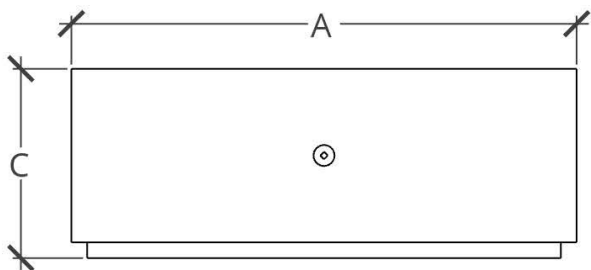

- 60" X 60" X 18"H
- 66" X 66" X 18"H
- 72" X 72" X 18"H
- OTHER: _____

Select Desired Color:

- WHITE
- GREY
- IRON
- STEEL
- MALIBU
- IDAHO
- MESA

Accessories (incurs additional charge):

- WINDGUARD
- MIXED FIREBALLS
- UNIFORM FIREBALLS
- FIRE GLASS
- CANVAS COVER
- POLISHING SPRAY

PLAN VIEW

PERSPECTIVE

FRONT ELEVATION

SIDE ELEVATION

DIMENSIONS (A X B X C)	LEDGE (L)	BURNER AREA (D X E)	WEIGHT	BURNER	BTU RATING
60" X 60" X 18"H	12"	36" X 36"	550 LBS	24" ROUND BURNER	150K
66" X 66" X 18"H	12"	42" X 42"	650 LBS	30" ROUND BURNER	300K
72" X 72" X 18"H	12"	48" X 48"	750 LBS	36" ROUND BURNER	300K