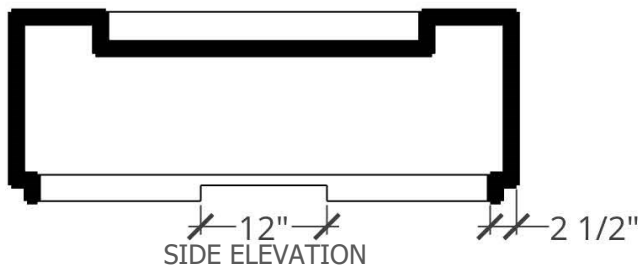

- 36" X 36" X 18"H
- 42" X 42" X 18"H
- 48" X 48" X 18"H
- 54" X 54" X 18"H

Select Desired Color:

- WHITE
- GREY
- IRON
- STEEL
- MALIBU
- IDAHO
- MESA

Accessories (incurs additional charge):

- WINDGUARD
- MIXED FIREBALLS
- UNIFORM FIREBALLS
- FIRE GLASS
- CANVAS COVER
- POLISHING SPRAY

PLAN VIEW

PERSPECTIVE

FRONT ELEVATION

SIDE ELEVATION

DIMENSIONS (A X B X C)	LEDGE (L)	BURNER AREA (D X E)	WEIGHT	BURNER	BTU RATING
36" X 36" X 18"H	9"	18" x 18"	300 LBS	6" ROUND BURNER	60K
42" X 42" X 18"H	9"	24" X 24"	350 LBS	12" ROUND BURNER	90K
48" X 48" X 18"H	9"	30" X 30"	400 LBS	18" ROUND BURNER	150K
54" X 54" X 18"H	12"	30" X 30"	500 LBS	18" ROUND BURNER	150K

PLAN VIEW

PERSPECTIVE

FRONT ELEVATION

SIDE ELEVATION

DIMENSIONS (A X B X C)	LEDGE (L)	BURNER AREA (D X E)	WEIGHT	BURNER	BTU RATING
60" X 60" X 18"H	12"	36" X 36"	550 LBS	24" ROUND BURNER	150K
66" X 66" X 18"H	12"	42" X 42"	650 LBS	30" ROUND BURNER	300K
72" X 72" X 18"H	12"	48" X 48"	750 LBS	36" ROUND BURNER	300K