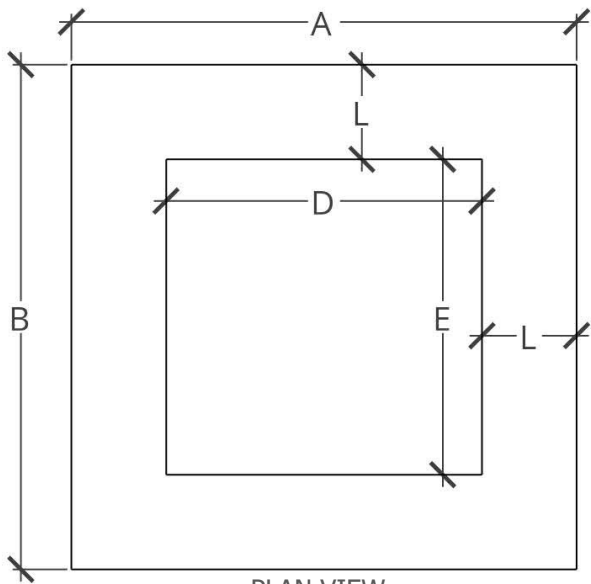

HCD

Hart Concrete Design

(866) 716-4278

Item: BLOCK QUADRA

Gas Type: PROPANE
HARDLINE

Ignition: MATCH LIT

Date: 12/07/2022

Size:

- 36" X 36" X 18"H
- 42" X 42" X 18"H
- 48" X 48" X 18"H
- 54" X 54" X 18"H

Select Desired Color:

- WHITE
- GREY
- IRON
- STEEL
- MALIBU
- IDAHO
- MESA

Accessories (incurs additional charge):

- WINDGUARD
- MIXED FIREBALLS
- UNIFORM FIREBALLS
- FIRE GLASS
- CANVAS COVER
- POLISHING SPRAY

PLAN VIEW

PERSPECTIVE

FRONT ELEVATION

SIDE ELEVATION

DIMENSIONS (A X B X C)	LEDGE (L)	BURNER AREA (D X E)	WEIGHT	BURNER	BTU RATING
36" X 36" X 18"H	9"	18" x 18"	300 LBS	6" ROUND BURNER	60K
42" X 42" X 18"H	9"	24" X 24"	350 LBS	12" ROUND BURNER	90K
48" X 48" X 18"H	9"	30" X 30"	400 LBS	18" ROUND BURNER	150K
54" X 54" X 18"H	12"	30" X 30"	500 LBS	18" ROUND BURNER	150K

PLAN VIEW

PERSPECTIVE

FRONT ELEVATION

SIDE ELEVATION

DIMENSIONS (A X B X C)	LEDGE (L)	BURNER AREA (D X E)	WEIGHT	BURNER	BTU RATING
60" X 60" X 18"H	12"	36" X 36"	550 LBS	24" ROUND BURNER	150K
66" X 66" X 18"H	12"	42" X 42"	650 LBS	30" ROUND BURNER	300K
72" X 72" X 18"H	12"	48" X 48"	750 LBS	36" ROUND BURNER	300K