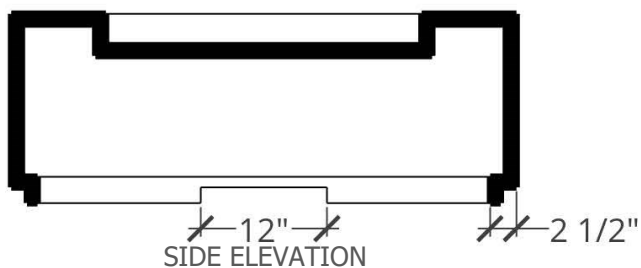

PLAN VIEW

PERSPECTIVE

FRONT ELEVATION

SIDE ELEVATION

DIMENSIONS (A X B X C)	LEDGE (L)	BURNER AREA (D X E)	WEIGHT	BURNER	BTU RATING
36" X 36" X 18"H	9"	18" x 18"	300 LBS	6" ROUND BURNER	60K
42" X 42" X 18"H	9"	24" X 24"	350 LBS	12" ROUND BURNER	90K
48" X 48" X 18"H	9"	30" X 30"	400 LBS	18" ROUND BURNER	150K
54" X 54" X 18"H	12"	30" X 30"	500 LBS	18" ROUND BURNER	150K

- 60" X 60" X 18"H
- 66" X 66" X 18"H
- 72" X 72" X 18"H
- OTHER: _____

Select Desired Color:

- WHITE
- GREY
- IRON
- STEEL
- MALIBU
- IDAHO
- MESA

Accessories (incurs additional charge):

- WINDGUARD
- MIXED FIREBALLS
- UNIFORM FIREBALLS
- FIRE GLASS
- CANVAS COVER
- POLISHING SPRAY

PLAN VIEW

PERSPECTIVE

FRONT ELEVATION

SIDE ELEVATION

DIMENSIONS (A X B X C)	LEDGE (L)	BURNER AREA (D X E)	WEIGHT	BURNER	BTU RATING
60" X 60" X 18"H	12"	36" X 36"	550 LBS	24" ROUND BURNER	150K
66" X 66" X 18"H	12"	42" X 42"	650 LBS	30" ROUND BURNER	300K
72" X 72" X 18"H	12"	48" X 48"	750 LBS	36" ROUND BURNER	300K