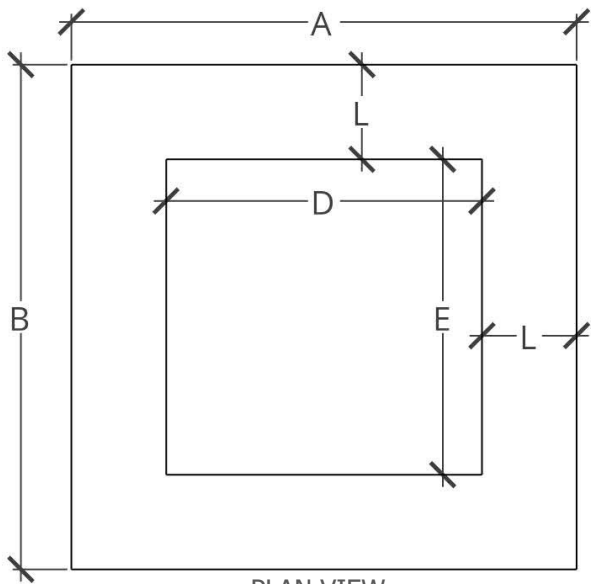

PLAN VIEW

PERSPECTIVE

FRONT ELEVATION

SIDE ELEVATION

DIMENSIONS (A X B X C)	LEDGE (L)	BURNER AREA (D X E)	WEIGHT	BURNER	BTU RATING
36" X 36" X 18"H	9"	18" x 18"	300 LBS	6" ROUND BURNER	60K
42" X 42" X 18"H	9"	24" X 24"	350 LBS	12" ROUND BURNER	90K
48" X 48" X 18"H	9"	30" X 30"	400 LBS	18" ROUND BURNER	150K
54" X 54" X 18"H	12"	30" X 30"	500 LBS	18" ROUND BURNER	150K

PLAN VIEW

PERSPECTIVE

FRONT ELEVATION

SIDE ELEVATION

DIMENSIONS (A X B X C)	LEDGE (L)	BURNER AREA (D X E)	WEIGHT	BURNER	BTU RATING
60" X 60" X 18"H	12"	36" X 36"	550 LBS	24" ROUND BURNER	150K
66" X 66" X 18"H	12"	42" X 42"	650 LBS	30" ROUND BURNER	300K
72" X 72" X 18"H	12"	48" X 48"	750 LBS	36" ROUND BURNER	300K