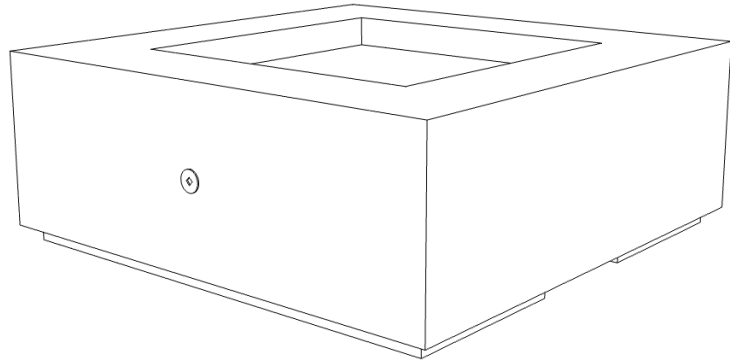

- 36" X 36" X 18"H
- 42" X 42" X 18"H
- 48" X 48" X 18"H
- 54" X 54" X 18"H

Select Desired Color:

- WHITE
- GREY
- IRON
- STEEL
- MALIBU
- IDAHO
- MESA

Accessories (incurs additional charge):

- WINDGUARD
- MIXED FIREBALLS
- UNIFORM FIREBALLS
- FIRE GLASS
- CANVAS COVER
- POLISHING SPRAY

PLAN VIEW

PERSPECTIVE

FRONT ELEVATION

SIDE ELEVATION

DIMENSIONS (A X B X C)	LEDGE (L)	BURNER AREA (D X E)	WEIGHT	BURNER	BTU RATING
36" X 36" X 18"H	9"	18" x 18"	300 LBS	6" ROUND BURNER	60K
42" X 42" X 18"H	9"	24" X 24"	350 LBS	12" ROUND BURNER	90K
48" X 48" X 18"H	9"	30" X 30"	400 LBS	18" ROUND BURNER	150K
54" X 54" X 18"H	12"	30" X 30"	500 LBS	18" ROUND BURNER	150K