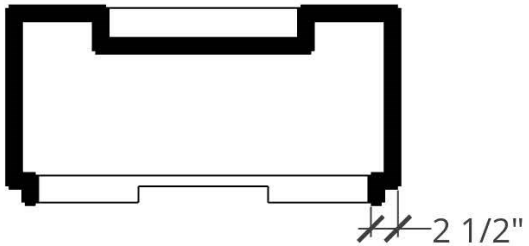

- WHITE
- GREY
- IRON
- STEEL
- MALIBU
- IDAHO
- MESA

Accessories (incurs additional charge):

- WINDGUARD
- FIRE GLASS
- CANVAS COVER
- POLISHING SPRAY

PLAN VIEW

PERSPECTIVE

FRONT ELEVATION

SIDE ELEVATION

DIMENSIONS (A X B X C)	LEDGE (L)	BURNER AREA (D X E)	WEIGHT	BURNER	BTU RATING
48" X 30" X 18"H	9"	30" X 12"	300 LBS	18" T-BURNER	36K
60" X 36" X 18"H	9"	42" X 18"	425 LBS	30" TORPEDO H-BURNER	175K
72" X 42" X 18"H	12"	48" X 18"	525 LBS	36" TORPEDO H-BURNER	200K
84" X 42" X 18"H	10"	64" X 22"	600 LBS	48" TORPEDO H-BURNER	250K