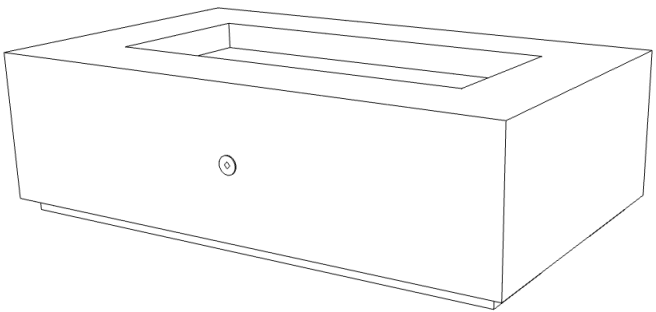

HCD

Hart Concrete Design
(866) 716-4278

Item: BLOCK PLAZA
Gas Type: NATURAL GAS
Ignition: MATCH LIT
Date: 12/07/2022

Size:

- 48" X 30" X 18"H
- 60" X 36" X 18"H
- 72" X 42" X 18"H
- 84" X 42" X 18"H

Select Desired Color:

- WHITE
- GREY
- IRON
- STEEL
- MALIBU
- IDAHO
- MESA

Accessories (incurs additional charge):

- WINDGUARD
- FIRE GLASS
- CANVAS COVER
- POLISHING SPRAY

PLAN VIEW

PERSPECTIVE

FRONT ELEVATION

SIDE ELEVATION

DIMENSIONS (A X B X C)	LEDGE (L)	BURNER AREA (D X E)	WEIGHT	BURNER	BTU RATING
48" X 30" X 18"H	9"	30" X 12"	300 LBS	18" T-BURNER	36K
60" X 36" X 18"H	9"	42" X 18"	425 LBS	30" TORPEDO H-BURNER	175K
72" X 42" X 18"H	12"	48" X 18"	525 LBS	36" TORPEDO H-BURNER	200K
84" X 42" X 18"H	10"	64" X 22"	600 LBS	48" TORPEDO H-BURNER	250K