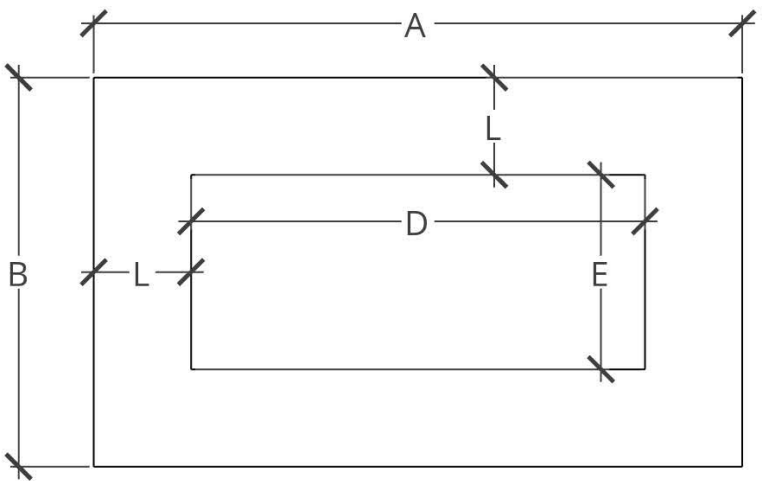

HCD

Hart Concrete Design
(866) 716-4278

Item: BLOCK PLAZA
Gas Type: NATURAL GAS
Ignition: MATCH LIT
Date: 12/07/2022

Size:

- 48" X 30" X 18"H
- 60" X 36" X 18"H
- 72" X 42" X 18"H
- 84" X 42" X 18"H

Select Desired Color:

- WHITE
- GREY
- IRON
- STEEL
- MALIBU
- IDAHO
- MESA

Accessories (incurs additional charge):

- WINDGUARD
- FIRE GLASS
- CANVAS COVER
- POLISHING SPRAY

PLAN VIEW

PERSPECTIVE

FRONT ELEVATION

SIDE ELEVATION

DIMENSIONS (A X B X C)	LEDGE (L)	BURNER AREA (D X E)	WEIGHT	BURNER	BTU RATING
48" X 30" X 18"H	9"	30" X 12"	300 LBS	18" T-BURNER	36K
60" X 36" X 18"H	9"	42" X 18"	425 LBS	30" TORPEDO H-BURNER	175K
72" X 42" X 18"H	12"	48" X 18"	525 LBS	36" TORPEDO H-BURNER	200K
84" X 42" X 18"H	10"	64" X 22"	600 LBS	48" TORPEDO H-BURNER	250K