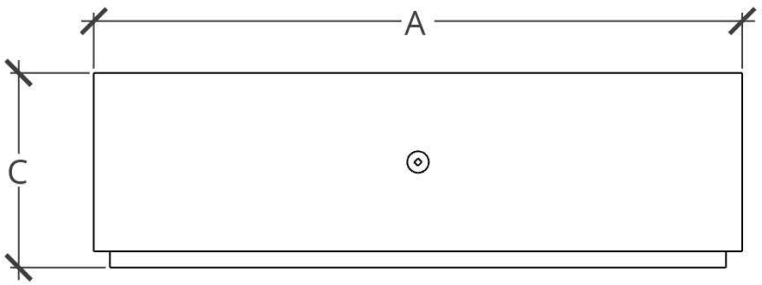

- WHITE
- GREY
- IRON
- STEEL
- MALIBU
- IDAHO
- MESA

Accessories (incurs additional charge):

- WINDGUARD
- FIRE GLASS
- CANVAS COVER
- POLISHING SPRAY

PLAN VIEW

PERSPECTIVE

FRONT ELEVATION

SIDE ELEVATION

DIMENSIONS (A X B X C)	LEDGE (L)	BURNER AREA (D X E)	WEIGHT	BURNER	BTU RATING
48" X 30" X 18"H	9"	30" X 12"	300 LBS	18" T-BURNER	36K
60" X 36" X 18"H	9"	42" X 18"	425 LBS	30" TORPEDO H-BURNER	175K
72" X 42" X 18"H	12"	48" X 18"	525 LBS	36" TORPEDO H-BURNER	200K
84" X 42" X 18"H	10"	64" X 22"	600 LBS	48" TORPEDO H-BURNER	250K