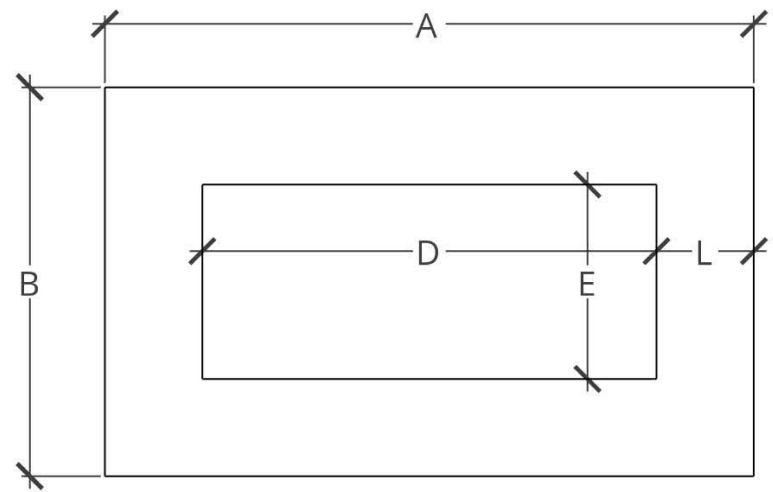

# HCD

Hart Concrete Design  
(866) 716-4278

Item: BLOCK PLAZA  
Gas Type: NATURAL GAS  
Ignition: BLUETOOTH  
Date: 12/06/2022

- Size:**
- 48" X 30" X 18"H
  - 60" X 36" X 18"H
  - 72" X 42" X 18"H
  - 84" X 42" X 18"H

PLAN VIEW

PERSPECTIVE

FRONT ELEVATION

SIDE ELEVATION 2 1/2"

DIMENSIONS (A X B X C)	LEDGE (L)	BURNER AREA (D X E)	WEIGHT	BURNER	BTU RATING
48" X 30" X 18"H	6"	36" X 18"	300 LBS	TOR-30X12SSEI-H-HI/LO-NG/120VAC	150K
60" X 36" X 18"H	9"	42" X 18"	425 LBS	TOR-36X14SSEI-H-HI/LO-NG/120VAC	175K
72" X 42" X 18"H	12"	48" X 18"	525 LBS	TOR-42X14SSEI-H-HI/LO-NG/120VAC	200K
84" X 42" X 18"H	10"	64" X 22"	600 LBS	TOR-54X16SSEI-H-HI/LO-NG/120VAC	250K