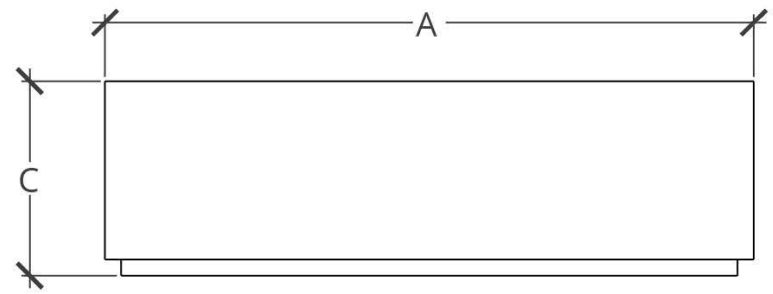

PLAN VIEW

PERSPECTIVE

FRONT ELEVATION

SIDE ELEVATION 2 1/2"

DIMENSIONS (A X B X C)	LEDGE (L)	BURNER AREA (D X E)	WEIGHT	BURNER	BTU RATING
48" X 30" X 18"H	6"	36" X 18"	300 LBS	TOR-30X12SSEI-H-HI/LO-NG/120VAC	150K
60" X 36" X 18"H	9"	42" X 18"	425 LBS	TOR-36X14SSEI-H-HI/LO-NG/120VAC	175K
72" X 42" X 18"H	12"	48" X 18"	525 LBS	TOR-42X14SSEI-H-HI/LO-NG/120VAC	200K
84" X 42" X 18"H	10"	64" X 22"	600 LBS	TOR-54X16SSEI-H-HI/LO-NG/120VAC	250K