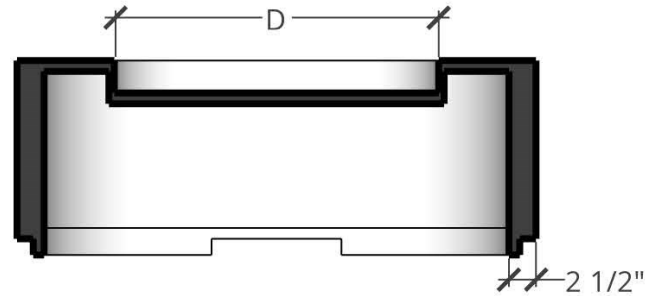

PLAN VIEW

PERSPECTIVE

FRONT ELEVATION

SIDE ELEVATION

DIMENSIONS (A X B X C)	LEDGE (L)	BURNER AREA (D X E)	WEIGHT	BURNER	BTU RATING
36" DIA X 18"H	9"	18" DIA	275 LBS	6" ROUND BURNER	60K
42" DIA X 18"H	9"	24" DIA	325 LBS	12" ROUND BURNER	90K
48" DIA X 18"H	9"	30" DIA	400 LBS	18" ROUND BURNER	150K
54" DIA X 18"H	12"	30" DIA	450 LBS	18" ROUND BURNER	150K

PLAN VIEW

PERSPECTIVE

FRONT ELEVATION

SIDE ELEVATION

DIMENSIONS (A X B X C)	LEDGE (L)	BURNER AREA (D X E)	WEIGHT	BURNER	BTU RATING
60" DIA X 18"H	12"	36" DIA	500 LBS	24" ROUND BURNER	150k
66" DIA X 18"H	12"	42" DIA	550 LBS	30" ROUND BURNER	300K
72" DIA X 18"H	12"	48" DIA	600 LBS	36" ROUND BURNER	300K