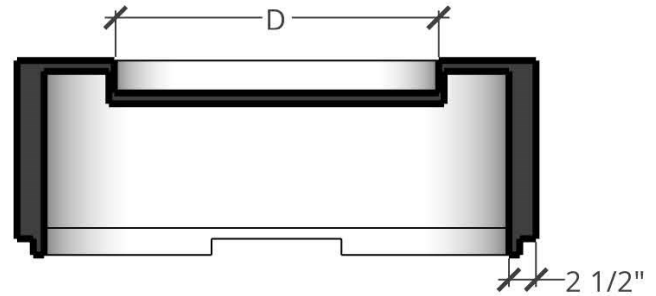

- 36" DIA X 18"H
- 42" DIA X 18"H
- 48" DIA X 18"H
- 54" DIA X 18"H

**Select Desired Color:**

- WHITE
- GREY
- IRON
- STEEL
- MALIBU
- IDAHO
- MESA

**Accessories (incurs additional charge):**

- WINDGUARD
- MIXED FIREBALLS
- UNIFORM FIREBALLS
- FIRE GLASS
- CANVAS COVER
- POLISHING SPRAY

PLAN VIEW

PERSPECTIVE

FRONT ELEVATION

SIDE ELEVATION

DIMENSIONS (A X B X C)	LEDGE (L)	BURNER AREA (D X E)	WEIGHT	BURNER	BTU RATING
36" DIA X 18"H	9"	18" DIA	275 LBS	6" ROUND BURNER	60K
42" DIA X 18"H	9"	24" DIA	325 LBS	12" ROUND BURNER	90K
48" DIA X 18"H	9"	30" DIA	400 LBS	18" ROUND BURNER	150K
54" DIA X 18"H	12"	30" DIA	450 LBS	18" ROUND BURNER	150K

PLAN VIEW

PERSPECTIVE

FRONT ELEVATION

SIDE ELEVATION

DIMENSIONS (A X B X C)	LEDGE (L)	BURNER AREA (D X E)	WEIGHT	BURNER	BTU RATING
60" DIA X 18"H	12"	36" DIA	500 LBS	24" ROUND BURNER	150k
66" DIA X 18"H	12"	42" DIA	550 LBS	30" ROUND BURNER	300K
72" DIA X 18"H	12"	48" DIA	600 LBS	36" ROUND BURNER	300K