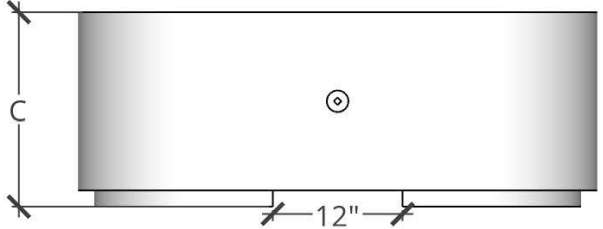

- 36" DIA X 18"H
- 42" DIA X 18"H
- 48" DIA X 18"H
- 54" DIA X 18"H

**Select Desired Color:**

- WHITE
- GREY
- IRON
- STEEL
- MALIBU
- IDAHO
- MESA

**Accessories (incurs additional charge):**

- WINDGUARD
- MIXED FIREBALLS
- UNIFORM FIREBALLS
- FIRE GLASS
- CANVAS COVER
- POLISHING SPRAY

PLAN VIEW

PERSPECTIVE

FRONT ELEVATION

SIDE ELEVATION

DIMENSIONS (A X B X C)	LEDGE (L)	BURNER AREA (D X E)	WEIGHT	BURNER	BTU RATING
36" DIA X 18"H	9"	18" DIA	275 LBS	6" ROUND BURNER	60K
42" DIA X 18"H	9"	24" DIA	325 LBS	12" ROUND BURNER	90K
48" DIA X 18"H	9"	30" DIA	400 LBS	18" ROUND BURNER	150K
54" DIA X 18"H	12"	30" DIA	450 LBS	18" ROUND BURNER	150K

PLAN VIEW

PERSPECTIVE

FRONT ELEVATION

SIDE ELEVATION

DIMENSIONS (A X B X C)	LEDGE (L)	BURNER AREA (D X E)	WEIGHT	BURNER	BTU RATING
60" DIA X 18"H	12"	36" DIA	500 LBS	24" ROUND BURNER	150k
66" DIA X 18"H	12"	42" DIA	550 LBS	30" ROUND BURNER	300K
72" DIA X 18"H	12"	48" DIA	600 LBS	36" ROUND BURNER	300K