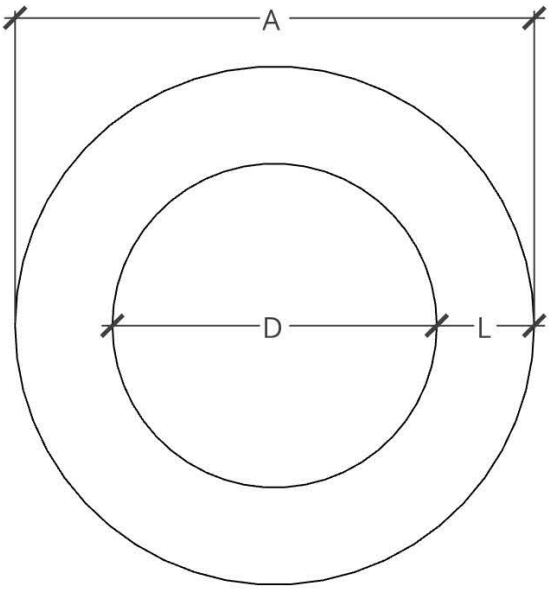

- 36" DIA X 18"H
- 42" DIA X 18"H
- 48" DIA X 18"H
- 54" DIA X 18"H

**Select Desired Color:**

- WHITE
- GREY
- IRON
- STEEL
- MALIBU
- IDAHO
- MESA

**Accessories (incurs additional charge):**

- WINDGUARD
- MIXED FIREBALLS
- UNIFORM FIREBALLS
- FIRE GLASS
- CANVAS COVER
- POLISHING SPRAY

PLAN VIEW

PERSPECTIVE

FRONT ELEVATION

SIDE ELEVATION

DIMENSIONS (A X B X C)	LEDGE (L)	BURNER AREA (D X E)	WEIGHT	BURNER	BTU RATING
36" DIA X 18"H	9"	18" DIA	275 LBS	6" ROUND BURNER	60K
42" DIA X 18"H	9"	24" DIA	325 LBS	12" ROUND BURNER	90K
48" DIA X 18"H	9"	30" DIA	400 LBS	18" ROUND BURNER	150K
54" DIA X 18"H	12"	30" DIA	450 LBS	18" ROUND BURNER	150K

# HCD

Hart Concrete Design  
(866) 716-4278

Item: BLOCK INFINITY  
Gas Type: PROPANE  
HARDLINE  
Ignition: MATCH LIT  
Date: 12/08/2022

- Size:**
- 60" DIA X 18"H
  - 66" DIA X 18"H
  - 72" DIA X 18"H
  - OTHER: \_\_\_\_\_

PLAN VIEW

PERSPECTIVE

FRONT ELEVATION

SIDE ELEVATION

DIMENSIONS (A X B X C)	LEDGE (L)	BURNER AREA (D X E)	WEIGHT	BURNER	BTU RATING
60" DIA X 18"H	12"	36" DIA	500 LBS	24" ROUND BURNER	150k
66" DIA X 18"H	12"	42" DIA	550 LBS	30" ROUND BURNER	300K
72" DIA X 18"H	12"	48" DIA	600 LBS	36" ROUND BURNER	300K