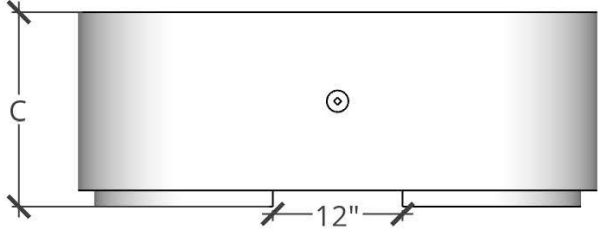

PLAN VIEW

PERSPECTIVE

FRONT ELEVATION

SIDE ELEVATION

DIMENSIONS (A X B X C)	LEDGE (L)	BURNER AREA (D X E)	WEIGHT	BURNER	BTU RATING
60" DIA X 18"H	12"	36" DIA	500 LBS	24" ROUND BURNER	150k
66" DIA X 18"H	12"	42" DIA	550 LBS	30" ROUND BURNER	300K
72" DIA X 18"H	12"	48" DIA	600 LBS	36" ROUND BURNER	300K