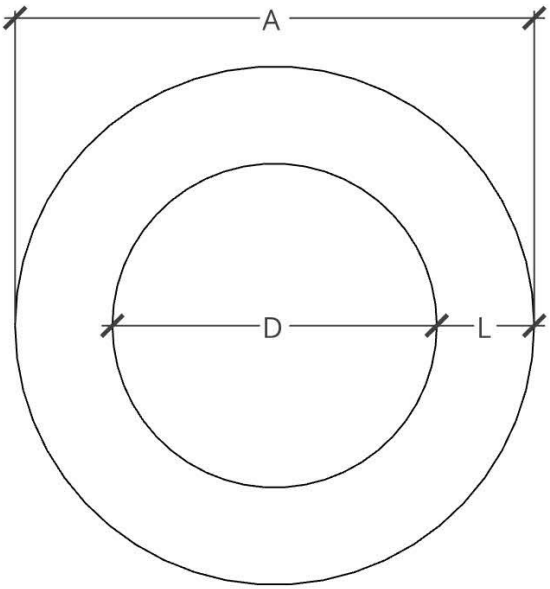

PLAN VIEW

PERSPECTIVE

FRONT ELEVATION

SIDE ELEVATION

DIMENSIONS (A X B X C)	LEDGE (L)	BURNER AREA (D X E)	WEIGHT	BURNER	BTU RATING
36" DIA X 18"H	9"	18" DIA	275 LBS	6" ROUND BURNER	60K
42" DIA X 18"H	9"	24" DIA	325 LBS	12" ROUND BURNER	90K
48" DIA X 18"H	9"	30" DIA	400 LBS	18" ROUND BURNER	150K
54" DIA X 18"H	12"	30" DIA	450 LBS	18" ROUND BURNER	150K

# HCD

Hart Concrete Design  
(866) 716-4278

Item: BLOCK INFINITY  
Gas Type: PROPANE  
HARDLINE  
Ignition: MATCH LIT  
Date: 12/08/2022

- Size:**
- 60" DIA X 18"H
  - 66" DIA X 18"H
  - 72" DIA X 18"H
  - OTHER: \_\_\_\_\_

PLAN VIEW

PERSPECTIVE

FRONT ELEVATION

SIDE ELEVATION

DIMENSIONS (A X B X C)	LEDGE (L)	BURNER AREA (D X E)	WEIGHT	BURNER	BTU RATING
60" DIA X 18"H	12"	36" DIA	500 LBS	24" ROUND BURNER	150k
66" DIA X 18"H	12"	42" DIA	550 LBS	30" ROUND BURNER	300K
72" DIA X 18"H	12"	48" DIA	600 LBS	36" ROUND BURNER	300K