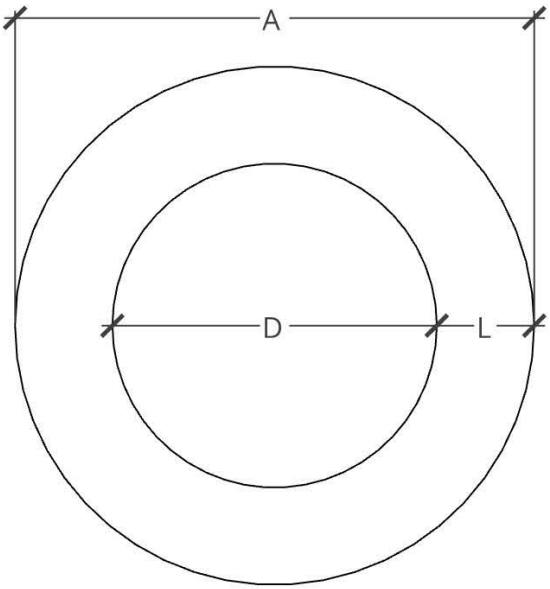

HCD

Hart Concrete Design
(866) 716-4278

Item: BLOCK INFINITY
Gas Type: NATURAL GAS
Ignition: MATCH LIT
Date: 12/08/2022

PLAN VIEW

PERSPECTIVE

FRONT ELEVATION

SIDE ELEVATION

Size:

- 36" DIA X 18"H
- 42" DIA X 18"H
- 48" DIA X 18"H
- 54" DIA X 18"H

Select Desired Color:

- WHITE
- GREY
- IRON
- STEEL
- MALIBU
- IDAHO
- MESA

Accessories (incurs additional charge):

- WINDGUARD
- MIXED FIREBALLS
- UNIFORM FIREBALLS
- FIRE GLASS
- CANVAS COVER
- POLISHING SPRAY

DIMENSIONS (A X B X C)	LEDGE (L)	BURNER AREA (D X E)	WEIGHT	BURNER	BTU RATING
36" DIA X 18"H	9"	18" DIA	275 LBS	6" ROUND BURNER	60K
42" DIA X 18"H	9"	24" DIA	325 LBS	12" ROUND BURNER	90K
48" DIA X 18"H	9"	30" DIA	400 LBS	18" ROUND BURNER	150K
54" DIA X 18"H	12"	30" DIA	450 LBS	18" ROUND BURNER	150K

DIMENSIONS (A X B X C)	LEDGE (L)	BURNER AREA (D X E)	WEIGHT	BURNER	BTU RATING
60" DIA X 18"H	12"	36" DIA	500 LBS	24" ROUND BURNER	150k
66" DIA X 18"H	12"	42" DIA	550 LBS	30" ROUND BURNER	300K
72" DIA X 18"H	12"	48" DIA	600 LBS	36" ROUND BURNER	300K