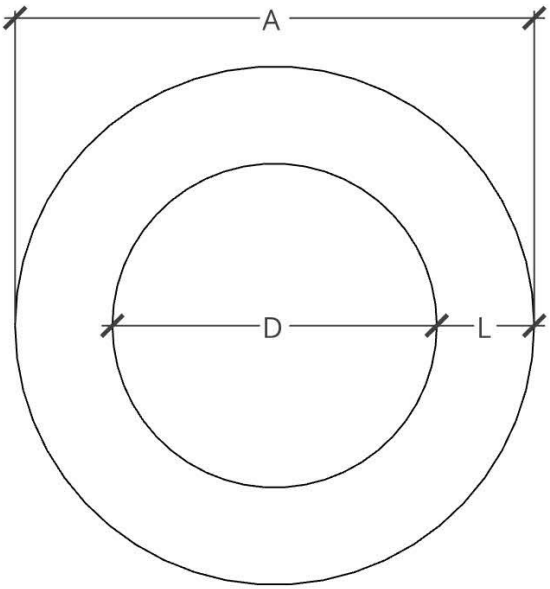

HCD

Hart Concrete Design
(866) 716-4278

Item: BLOCK INFINITY
Gas Type: NATURAL GAS
Ignition: MATCH LIT
Date: 12/08/2022

PLAN VIEW