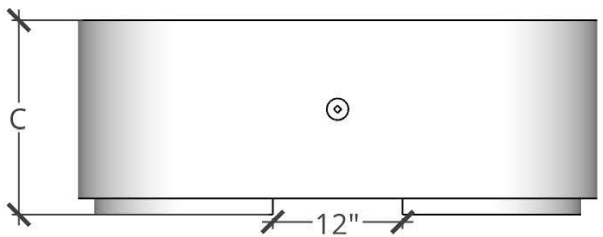

DIMENSIONS (A X B X C)	LEDGE (L)	BURNER AREA (D X E)	WEIGHT	BURNER	BTU RATING
36" DIA X 18"H	9"	18" DIA	275 LBS	6" ROUND BURNER	60K
42" DIA X 18"H	9"	24" DIA	325 LBS	12" ROUND BURNER	90K
48" DIA X 18"H	9"	30" DIA	400 LBS	18" ROUND BURNER	150K
54" DIA X 18"H	12"	30" DIA	450 LBS	18" ROUND BURNER	150K

HCD

Hart Concrete Design
(866) 716-4278

Item: BLOCK INFINITY
Gas Type: NATURAL GAS
Ignition: MATCH LIT
Date: 12/08/2022

PLAN VIEW

PERSPECTIVE

FRONT ELEVATION

SIDE ELEVATION

Size:

- 60" DIA X 18"H
- 66" DIA X 18"H
- 72" DIA X 18"H
- OTHER: _____

Select Desired Color:

- WHITE
- GREY
- IRON
- STEEL
- MALIBU
- IDAHO
- MESA

Accessories (incurs additional charge):

- WINDGUARD
- MIXED FIREBALLS
- UNIFORM FIREBALLS
- FIRE GLASS
- CANVAS COVER
- POLISHING SPRAY

DIMENSIONS (A X B X C)	LEDGE (L)	BURNER AREA (D X E)	WEIGHT	BURNER	BTU RATING
60" DIA X 18"H	12"	36" DIA	500 LBS	24" ROUND BURNER	150k
66" DIA X 18"H	12"	42" DIA	550 LBS	30" ROUND BURNER	300K
72" DIA X 18"H	12"	48" DIA	600 LBS	36" ROUND BURNER	300K