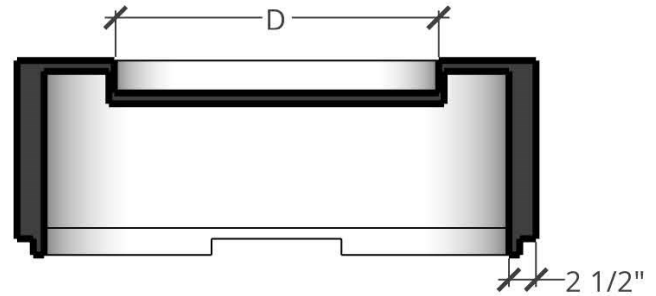

DIMENSIONS (A X B X C)	LEDGE (L)	BURNER AREA (D X E)	WEIGHT	BURNER	BTU RATING
36" DIA X 18"H	9"	18" DIA	275 LBS	6" ROUND BURNER	60K
42" DIA X 18"H	9"	24" DIA	325 LBS	12" ROUND BURNER	90K
48" DIA X 18"H	9"	30" DIA	400 LBS	18" ROUND BURNER	150K
54" DIA X 18"H	12"	30" DIA	450 LBS	18" ROUND BURNER	150K

HCD

Hart Concrete Design
(866) 716-4278

Item: BLOCK INFINITY
Gas Type: NATURAL GAS
Ignition: MATCH LIT
Date: 12/08/2022

PLAN VIEW

PERSPECTIVE

FRONT ELEVATION

SIDE ELEVATION

Size:

- 60" DIA X 18"H
- 66" DIA X 18"H
- 72" DIA X 18"H
- OTHER: _____

Select Desired Color:

- WHITE
- GREY
- IRON
- STEEL
- MALIBU
- IDAHO
- MESA

Accessories (incurs additional charge):

- WINDGUARD
- MIXED FIREBALLS
- UNIFORM FIREBALLS
- FIRE GLASS
- CANVAS COVER
- POLISHING SPRAY

DIMENSIONS (A X B X C)	LEDGE (L)	BURNER AREA (D X E)	WEIGHT	BURNER	BTU RATING
60" DIA X 18"H	12"	36" DIA	500 LBS	24" ROUND BURNER	150k
66" DIA X 18"H	12"	42" DIA	550 LBS	30" ROUND BURNER	300K
72" DIA X 18"H	12"	48" DIA	600 LBS	36" ROUND BURNER	300K