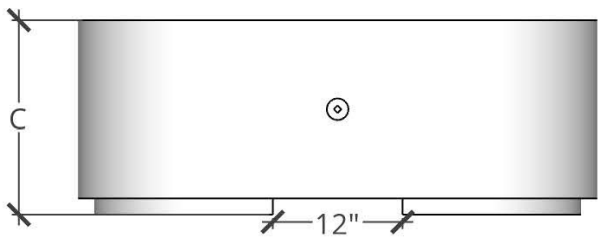

HCD

Hart Concrete Design
(866) 716-4278

Item: BLOCK INFINITY
Gas Type: NATURAL GAS
Ignition: MATCH LIT
Date: 12/08/2022

PLAN VIEW

PERSPECTIVE

FRONT ELEVATION

SIDE ELEVATION

Size:

- 36" DIA X 18"H
- 42" DIA X 18"H
- 48" DIA X 18"H
- 54" DIA X 18"H

Select Desired Color:

- WHITE
- GREY
- IRON
- STEEL
- MALIBU
- IDAHO
- MESA

Accessories (incurs additional charge):

- WINDGUARD
- MIXED FIREBALLS
- UNIFORM FIREBALLS
- FIRE GLASS
- CANVAS COVER
- POLISHING SPRAY

DIMENSIONS (A X B X C)	LEDGE (L)	BURNER AREA (D X E)	WEIGHT	BURNER	BTU RATING
36" DIA X 18"H	9"	18" DIA	275 LBS	6" ROUND BURNER	60K
42" DIA X 18"H	9"	24" DIA	325 LBS	12" ROUND BURNER	90K
48" DIA X 18"H	9"	30" DIA	400 LBS	18" ROUND BURNER	150K
54" DIA X 18"H	12"	30" DIA	450 LBS	18" ROUND BURNER	150K

DIMENSIONS (A X B X C)	LEDGE (L)	BURNER AREA (D X E)	WEIGHT	BURNER	BTU RATING
60" DIA X 18"H	12"	36" DIA	500 LBS	24" ROUND BURNER	150k
66" DIA X 18"H	12"	42" DIA	550 LBS	30" ROUND BURNER	300K
72" DIA X 18"H	12"	48" DIA	600 LBS	36" ROUND BURNER	300K