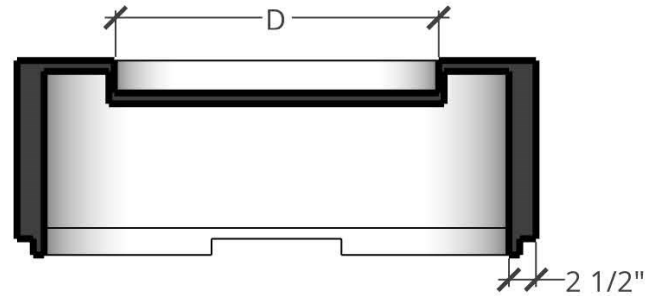

HCD

Hart Concrete Design
(866) 716-4278

Item: BLOCK INFINITY
Gas Type: NATURAL GAS
Ignition: MATCH LIT
Date: 12/08/2022

PLAN VIEW

PERSPECTIVE

FRONT ELEVATION

SIDE ELEVATION

Size:

- 36" DIA X 18"H
- 42" DIA X 18"H
- 48" DIA X 18"H
- 54" DIA X 18"H

Select Desired Color:

- WHITE
- GREY
- IRON
- STEEL
- MALIBU
- IDAHO
- MESA

Accessories (incurs additional charge):

- WINDGUARD
- MIXED FIREBALLS
- UNIFORM FIREBALLS
- FIRE GLASS
- CANVAS COVER
- POLISHING SPRAY

DIMENSIONS (A X B X C)	LEDGE (L)	BURNER AREA (D X E)	WEIGHT	BURNER	BTU RATING
36" DIA X 18"H	9"	18" DIA	275 LBS	6" ROUND BURNER	60K
42" DIA X 18"H	9"	24" DIA	325 LBS	12" ROUND BURNER	90K
48" DIA X 18"H	9"	30" DIA	400 LBS	18" ROUND BURNER	150K
54" DIA X 18"H	12"	30" DIA	450 LBS	18" ROUND BURNER	150K

DIMENSIONS (A X B X C)	LEDGE (L)	BURNER AREA (D X E)	WEIGHT	BURNER	BTU RATING
60" DIA X 18"H	12"	36" DIA	500 LBS	24" ROUND BURNER	150k
66" DIA X 18"H	12"	42" DIA	550 LBS	30" ROUND BURNER	300K
72" DIA X 18"H	12"	48" DIA	600 LBS	36" ROUND BURNER	300K